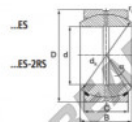

GEEW Stangkop GEZ63-ES-DURBAL - GEZ63-ES-DURBAL

<https://www.123kogellager.nl/kogellager-behuizing/stangkop/geew/gez63-es-durbal>

GEZ63-ES

Sliding combination: steel / steel

Lubrication: lubrication required

order number	d	B	C	D
GEZ 63 ES	63,500	55,550	47,625	100,013

type	inches	measurement [mm]				is	load rating	weight
		r15 min	r25 min	d_h	IT			
GEZ ES / GEZ 63 ES-2RS	2 1/2"	0,6	1,0	92,0	6	1060	1,850	

PRODUCTKENMERKEN

Merk	DURBAL
N° Ean13	3663952505299
Binnendiameter	63.5 mm
Binnendiameter	2 1/2" inch
Buitendiameter	100.013 mm
Buitendiameter	3 15/16" inch
Dikte	47.625 mm
Dikte	1 7/8" inch
Type	GEEW
Gewicht	1850 g
Draad	Rechtse draad
Smering	met
Verpakking	1

contact@123kogellager.nl

CRT4 de Lesquin 60 Rue Du Haut De Sainghin 59273 Fretin FRANCE