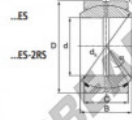

GEEW Stangkop GEZ57-ES-2RS-DURBAL - GEZ57-ES-2RS-DURBAL

<https://www.123kogellager.nl/kogellager-behuizing/stangkop/geew/gez57-es-2rs-durbal>

GEZ57-ES-2RS

Sliding combination: steel / steel

Lubrication: lubrication required

order number	d	measurement [mm]	C	D
GEZ 57 ES-2RS	57,150	50,013	42,850	90,488

type	inches	measurement [mm]	load rating	weight
GEZ ES / GEZ 57 ES-2RS	2 1/4"	r15 min 0,6 r25 min 1,0 d2 82,0	6 C₀ 850 B04	1,330

PRODUCTKENMERKEN

Merk	DURBAL
N° Ean13	3663952505268
Binnendiameter	57.15 mm
Buitendiameter	90.488 mm
Dikte	42.85 mm
Type	GEEW
Gewicht	1330 g
Smering	met
Verpakking	-
Standaard	Geen standaard

contact@123kogellager.nl

CRT4 de Lesquin 60 Rue Du Haut De Sainghin 59273 Fretin FRANCE