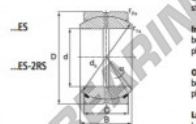

GEEW Stangkop GEZ50-ES-DURBAL - GEZ50-ES-DURBAL

<https://www.123kogellager.nl/kogellager-behuizing/stangkop/geew/gez50-es-durbal>

GEZ50-ES

Sliding combination: steel / steel

Lubrication: lubrication required

order number	d	B	C	D
GEZ 50 ES	50,800	44,450	38,100	80,963

type	inches	measurement [mm]			B	C	load rating	weight
		r15 min	r25 min	d2				
GEZ ES / GEZ 50 ES-2RS	2"	0,6	1,0	73,0	6	670	0,932	

PRODUCTKENMERKEN

Merk	DURBAL
N° Ean13	3663952505220
Binnendiameter	50.8 mm
Buitendiameter	80.963 mm
Dikte	38.1 mm
Type	GEEW
Gewicht	932 g
Smering	met
Verpakking	1

contact@123kogellager.nl

CRT4 de Lesquin 60 Rue Du Haut De Sainghin 59273 Fretin FRANCE