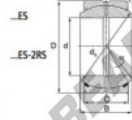

GEEW Stangkop GEZ31-ES-2RS-DURBAL - GEZ31-ES-2RS-DURBAL

<https://www.123kogellager.nl/kogellager-behuizing/stangkop/geew/gez31-es-2rs-durbal>

GEZ31-ES-2RS

Sliding combination: steel / steel

Lubrication: lubrication required

order number	d	B	C	D
GEZ 31 ES-2RS	31,750	27,762	23,800	50,800

type	inches	r15 min	r25 min	d2	is	C₀	weight
GEZ ES / GEZ 31 ES-2RS	1 1/4"	0,6	0,6	45,5	6	260	0,232

PRODUCTKENMERKEN

Merk	DURBAL
N° Ean13	3663952505053
Binnendiameter	31.75 mm
Binnendiameter	1 1/4" inch
Buitendiameter	50.8 mm
Buitendiameter	2" inch
Dikte	23.8 mm
Dikte	0.937" inch
Type	GEEW
Gewicht	232 g
Smering	met
Verpakking	1

contact@123kogellager.nl

CRT4 de Lesquin 60 Rue Du Haut De Sainghin 59273 Fretin FRANCE