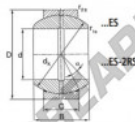

GEEW Stangkop GE140-ES-DURBAL - GE140-ES-DURBAL

<https://www.123kogellager.nl/kogellager-behuizing/stangkop/geew/ge140-es-durbal>

GE140-ES

Sliding combination:

steel / steel

Lubrication: lubrication required

order number		measurement [mm]			
right hand thread	left hand thread	d	B	C	D
GE 140 ES		140	90	70	210

type	measurement [mm]			d_k	α [°]	load rating C₉₀ [kN]	weight [kg]
	r₁₅ min	r₂₅ min					
GE ES / DGE 140 ES-2RS	1,0	1,0	180,0	7	7	5400,0	11,000

PRODUCTKENMERKEN

Merk	DURBAL
N° Ean13	3663952504865
Binnendiameter	140 mm
Binnendiameter	5.512" inch
Buitendiameter	210 mm
Buitendiameter	8.268" inch
Dikte	70 mm
Dikte	2.756" inch
Type	GEEW
Gewicht	11000 g
Smering	met
Verpakking	1

contact@123kogellager.nl

CRT4 de Lesquin 60 Rue Du Haut De Sainghin 59273 Fretin FRANCE