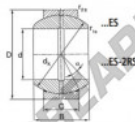

GEEW Stangkop GE120-ES-2RS-DURBAL - GE120-ES-2RS-DURBAL

<https://www.123kogellager.nl/kogellager-behuizing/stangkop/geew/ge120-es-2rs-durbal>

GE120-ES-2RS

Sliding combination:

steel / steel

Lubrication: lubrication required

order number		measurement [mm]			
right hand thread	left hand thread	d	B	C	D
	GE 120 ES-2RS	120	85	70	180

type	measurement [mm]			d₁	α [°]	load rating C₉₀ [kN]	weight [kg]
	r₁₅ min	r₂₅ min	d₂				
GE ES / DGE 120 ES-2RS	1,0	1,0	160,0	6	4750,0	8,000	

PRODUCTKENMERKEN

Merk	DURBAL
N° Ean13	3663952504827
Binnendiameter	120 mm
Buitendiameter	180 mm
Dikte	70 mm
Type	GEEW
Gewicht	8000 g
Smering	met
Verpakking	1

contact@123kogellager.nl

CRT4 de Lesquin 60 Rue Du Haut De Sainghin 59273 Fretin FRANCE