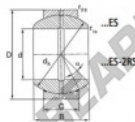

GEEW Stangkop GE90-ES-DURBAL - GE90-ES-DURBAL

<https://www.123kogellager.nl/kogellager-behuizing/stangkop/geew/ge90-es-durbal>

GE90-ES

Sliding combination:

steel / steel

Lubrication: lubrication required

order number		measurement [mm]			
right hand thread	left hand thread	d	B	C	D
GE 90 ES		90	60	50	130

type	measurement [mm]			d_k	α [°]	load rating C₉₀ [kN]	weight [kg]
	r₁₅ min	r₂₅ min					
GE ES / DGE 90 ES-2RS	1.0	1.0	115.0	5	2450.0	2.700	

PRODUCTKENMERKEN

Merk	DURBAL
N° Ean13	3663952504704
Binnendiameter	90 mm
Buitendiameter	130 mm
Dikte	50 mm
Type	GEEW
Gewicht	2700 g
Smering	met
Verpakking	1

contact@123kogellager.nl

CRT4 de Lesquin 60 Rue Du Haut De Sainghin 59273 Fretin FRANCE