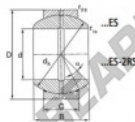

GEEW Stangkop GE60-ES-2RS-DURBAL - GE60-ES-2RS-DURBAL

<https://www.123kogellager.nl/kogellager-behuizing/stangkop/geew/ge60-es-2rs-durbal>

GE60-ES-2RS

Sliding combination:

steel / steel

Lubrication: lubrication required

order number		measurement [mm]			
right hand thread	left hand thread	d	B	C	D
GE	60 ES-2RS	60	44	36	90

type	measurement [mm]		d_k	α [°]	load rating C₉₀ [kN]	weight [kg]	
	r₁₅ min	r₂₅ min					
GE ES / DGE	60 ES-2RS	1.0	1.0	80.0	6	1220.0	1,000

PRODUCTKENMERKEN

Merk	DURBAL
N° Ean13	3663952504582
Binnendiameter	60 mm
Binnendiameter	2.362" inch
Buitendiameter	90 mm
Buitendiameter	3.543" inch
Dikte	36 mm
Dikte	1.417" inch
Type	GEEW
Gewicht	1000 g
Smering	met
Verpakking	1

contact@123kogellager.nl

CRT4 de Lesquin 60 Rue Du Haut De Sainghin 59273 Fretin FRANCE