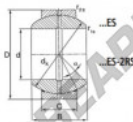

GEEW Stangkop GE50-ES-DURBAL - GE50-ES-DURBAL

<https://www.123kogellager.nl/kogellager-behuizing/stangkop/geew/ge50-es-durbal>

GE50-ES

Sliding combination:

steel / steel

Lubrication: lubrication required

order number		measurement [mm]			
right hand thread	left hand thread	d	B	C	D
GE 50 ES		50	35	28	75

type	measurement [mm]		d_k	α [°]	load rating C_0 [kN]	weight [kg]
	r₁₅ min	r₂₅ min				
GE ES / DGE 50 ES-2RS	1,0	1,0	66,0	6	780,0	0,540

PRODUCTKENMERKEN

Merk	DURBAL
N° Ean13	3663952504551
Binnendiameter	50 mm
Buitendiameter	75 mm
Dikte	28 mm
Type	GEEW
Gewicht	540 g
Smering	met
Verpakking	1

contact@123kogellager.nl

CRT4 de Lesquin 60 Rue Du Haut De Sainghin 59273 Fretin FRANCE