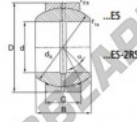

GEEW Stangkop

GE40-ES-2RS-DURBAL - GE40-ES-2RS-DURBAL

<https://www.123kogellager.nl/kogellager-behuizing/stangkop/geew/ge40-es-2rs-durbal>

GE40-ES-2RS

Sliding combination:

steel / steel

Lubrication: lubrication required

order number		measurement [mm]			
right hand thread	left hand thread	d	B	C	D
GE	40 ES-2RS	40	28	22	62

type	measurement [mm]		d_k	α [°]	load rating C₉₀ [kN]	weight [kg]
	r₁₅ min	r₂₅ min				
GE ES / DGE 40 ES-2RS	0.6	1.0	53.0	7	500.0	0.300

PRODUCTKENMERKEN

Merk	DURBAL
N° Ean13	3663952504476
Binnendiameter	40 mm
Buitendiameter	62 mm
Dikte	22 mm
Type	GEEW
Gewicht	300 g
Draad	Rechtse draad
Smering	met
Verpakking	1
Standaard	Geen standaard

contact@123kogellager.nl

CRT4 de Lesquin 60 Rue Du Haut De Sainghin 59273 Fretin FRANCE