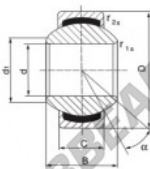

GEEW Stangkop SGE30-FW-DURBAL - DSGE30-FW-DURBAL

<https://www.123kogellager.nl/kogellager-behuizing/stangkop/geew/dsge30-fw-durbal>

SGE30-FW

Lubrication: maintenance free

Attention: Articles have minimum quantity

order number	measurement [mm]			
type	A	B	C	d₁ min
SGE 30 FW	30	32	20	34

type	measurement [mm]		D	α [°]	load rating C₀ [N]	weight [kg]
	r₁ min	r₂ min				
SGE 30 FW	0,6	0,6	55	17	212,0	0,304

PRODUCTKENMERKEN

Merk	DURBAL
N° Ean13	3663952502809
Binnendiameter	30 mm
Buitendiameter	55 mm
Dikte	20 mm
Type	GEEW
Gewicht	304 g
Smering	zonder
Verpakking	1

contact@123kogellager.nl

CRT4 de Lesquin 60 Rue Du Haut De Sainghin 59273 Fretin FRANCE