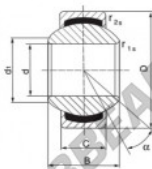

GEEW Stangkop SGE20-FW-DURBAL - SGE20-FW-DURBAL

<https://www.123kogellager.nl/kogellager-behuizing/stangkop/geew/sge20-fw-durbal>

SGE20-FW

Lubrication: maintenance free

Attention: Articles have minimum quantity

order number	measurement [mm]			
type	A	B	C	d₁ min
SGE 20 FW	20	25	16	24

type	measurement [mm]		D	alpha [°]	load rating C₀ [kN]	weight [kg]
	r₁ min	r₂ min				
SGE 20 FW	0,3	0,3	42	17	127,0	0,153

PRODUCTKENMERKEN

Merk	DURBAL
N° Ean13	3663952502762
Binnendiameter	20 mm
Buitendiameter	42 mm
Dikte	16 mm
Type	GEEW
Gewicht	153 g
Smearing	zonder
Verpakking	1

contact@123kogellager.nl

CRT4 de Lesquin 60 Rue Du Haut De Sainghin 59273 Fretin FRANCE