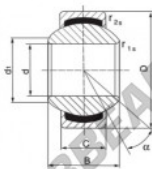

GEEW Stangkop DSGE6-FW-DURBAL - DSGE6-FW-DURBAL

<https://www.123kogellager.nl/kogellager-behuizing/stangkop/geew/dsge6-fw-durbal>

DSGE6-FW

Lubrication: maintenance free

Attention: Articles have minimum quantity

order number	measurement [mm]			
type	B	C	d1	d2
DSGE 6 FW	6	9	5	9

type	measurement [mm]		D	alpha [°]	load rating C₀ [N]	weight [kg]
	r15 min	r25 min				
DSGE 6 FW	0,3	0,3	16	21	14,0	0,008

PRODUCTKENMERKEN

Merk	DURBAL
N° Ean13	3663952502632
Binnendiameter	6 mm
Binnendiameter	0.236" inch
Buitendiameter	16 mm
Buitendiameter	0.63" inch
Dikte	5 mm
Dikte	0.197" inch
Type	GEEW
Gewicht	8 g
Smering	zonder
Verpakking	1

contact@123kogellager.nl

CRT4 de Lesquin 60 Rue Du Haut De Sainghin 59273 Fretin FRANCE