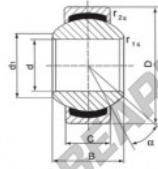

GEEW Stangkop GE30-FW-DURBAL - GE30-FW-DURBAL

<https://www.123kogellager.nl/kogellager-behuizing/stangkop/geew/ge30-fw-durbal>

GE30-FW

Lubrication: maintenance free

order number	d	B	C	d₁ min
GE 30 FW	30	32	20	34

type	measurement [mm]		D	α [°]	load rating C₀ [kN]	weight [kg]
	r₁ min	r₂ min				
GE 30 FW	0,6	0,6	55	17	212,0	0,304

PRODUCTKENMERKEN

Merk	DURBAL
N° Ean13	3663952502397
Binnendiameter	30 mm
Buitendiameter	55 mm
Dikte	20 mm
Type	GEEW
Gewicht	304 g
Smering	zonder
Verpakking	1

contact@123kogellager.nl

CRT4 de Lesquin 60 Rue Du Haut De Sainghin 59273 Fretin FRANCE