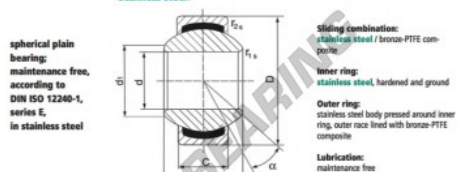

GEEW Stangkop SGE25-UK-DURBAL - SGE25-UK-DURBAL

<https://www.123kogellager.nl/kogellager-behuizing/stangkop/geew/sge25-uk-durbal>

SGE25-UK

order number	measurement [mm]			
type	d	B	C	d₁ min
SGE 25 UK	25	20	16	29

type	r₁ min	measurement [mm]	D	α [°]	load rating	weight
		r₂ min			C₀ [kN]	[kg]
SGE 25 UK	0,6	0,6	42	7	127,0	0,119

PRODUCTKENMERKEN

Merk	DURBAL
N° Ean13	3663952502205
Binnendiameter	25 mm
Buitendiameter	42 mm
Dikte	16 mm
Type	GEEW
Gewicht	119 g
Smering	zonder
Verpakking	1

contact@123kogellager.nl

CRT4 de Lesquin 60 Rue Du Haut De Sainghin 59273 Fretin FRANCE