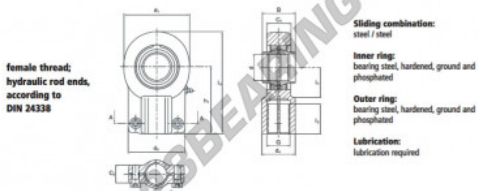

TAPR Stangkop GIHN-K-32LO-DURBAL - GIHN-K-32LO-DURBAL

<https://www.123kogellager.nl/kogellager-behuizing/stangkop/tapr/gihn-k-32lo-durbal>

GIHN-K-32LO

* without grease nipple

order number	d	d₁	measurement [mm]	d₂	B	C₁	C₂
GIHN-K 32 LO	32	71	M 27 x 2	38,0	66	32	28 22

type	l₁ min	measurement [mm]	l₂	l₃	load rating C₀ [kN]	weight [kg]
GIHN-K / GIHN-KL 32 LO	37	80	118,5	32	114,0	1,20

PRODUCTKENMERKEN

Merk	DURBAL
N° Ean13	3663952500188
Binnendiameter	32 mm
Buitendiameter	71 mm
Dikte	28 mm
Type	TAPR
Gewicht	1200 g
Draad	Rechtse draad
Smering	met
Verpakking	1

contact@123kogellager.nl

CRT4 de Lesquin 60 Rue Du Haut De Sainghin 59273 Fretin FRANCE