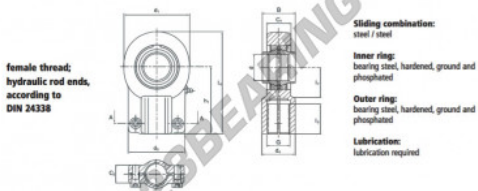

TAPR Stangkop

DGIHN-KL-12LO-DURBAL - GIHN-KL-12LO-DURBAL

<https://www.123kogellager.nl/kogellager-behuizing/stangkop/tapr/gihn-kl-12lo-durbal>

DGIHN-KL-12LO

* without grease nipple

order number		measurement [mm]							
right hand thread	left hand thread	d	d_h	G	d_h	B	C₁	C₂	
DGIHN-KL 12 LO*		12	32	M 12 x 1,25	16,5	32	12	11	11

type	measurement [mm]				load rating C₀ [N]	weight [kg]
	l₁ min	h	l₂	l₁		
DGIHN-K / DGIHN-KL 12 LO*	17	38	54,0	14	24,5	0,10

PRODUCTKENMERKEN

Merk	DURBAL
N° Ean13	3663952500041
Binnendiameter	12 mm
Buitendiameter	32 mm
Dikte	11 mm
Type	TAPR
Gewicht	100 g
Draad	Linkse draad
Smering	met
Verpakking	1

contact@123kogellager.nl

CRT4 de Lesquin 60 Rue Du Haut De Sainghin 59273 Fretin FRANCE