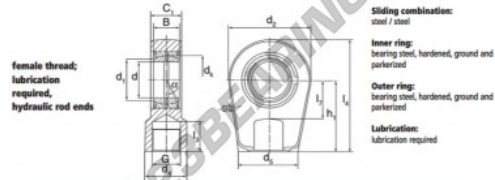

TAPR Stangkop GIHL60-DO-DURBAL - GIHL60-DO-DURBAL

<https://www.123kogellager.nl/kogellager-behuizing/stangkop/tapr/gihl60-do-durbal>

GIHL60-DO

order number	right hand thread	left hand thread	measurement [mm]							
			d	d₁	G	d₂	d₃	B	C₁	d₂
GIHL 60 DO			60	66,8	M 58 x 1,5	75	120	44	50	130
type	measurement [mm]					load rating	weight			
	l₂ min	l₁ min	h₁	l₁	d₄	α [°]	C₀ [kN]	B [g]		
GIHL / GIHL 60 DO	59	65	130	200,0	66,0	6	400	5,40		

PRODUCTKENMERKEN

Merk	DURBAL
N° Ean13	3663952499758
Binnendiameter	60 mm
Buitendiameter	130 mm
Dikte	50 mm
Type	TAPR
Gewicht	5400 g
Draad	Linkse draad
Smering	met
Verpakking	1

contact@123kogellager.nl

CRT4 de Lesquin 60 Rue Du Haut De Sainghin 59273 Fretin FRANCE