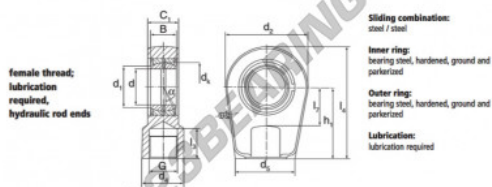

TAPR Stangkop GIHR60-DO-DURBAL - GIHR60-DO-DURBAL

<https://www.123kogellager.nl/kogellager-behuizing/stangkop/tapr/gihr60-do-durbal>

GIHR60-DO

order number	right hand thread	left hand thread	measurement [mm]						
	d	d₁	G	d₂	d₁	B	C	d₂	
GIHR 60 DO	60	66,8	M 58 x 1,5	75	120	44	50	130	

type	measurement [mm]				d₁	α [°]	load rating C₀ [kN]	weight [kg]
	l₁ min	l₂ min	h	l₁				
GIHR / GIHL 60 DO	59	65	130	200,0	66,0	6	400	5,40

PRODUCTKENMERKEN

Merk	DURBAL
N° Ean13	3663952499741
Binnendiameter	60 mm
Buitendiameter	130 mm
Dikte	50 mm
Type	TAPR
Gewicht	5400 g
Draad	Rechtse draad
Smering	met
Verpakking	1

contact@123kogellager.nl

CRT4 de Lesquin 60 Rue Du Haut De Sainghin 59273 Fretin FRANCE