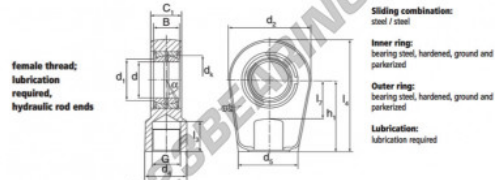

TAPR Stangkop GIHL30-DO-DURBAL - GIHL30-DO-DURBAL

<https://www.123kogellager.nl/kogellager-behuizing/stangkop/tapr/gihl30-do-durbal>

GIHL30-DO

order number	right hand thread	left hand thread	measurement [mm]							
			d	d₁	G	d₂	d₂	B	C	d₂
GIHL 30 DO			30	34,2	M 22 x 1,5	32	50	22	28	64

type	measurement [mm]					load rating C₀ [kN]	weight [kg]
	l₁ min	l₂ min	h₁	l₂	d₁		
GIHR / GIHL 30 DO	23	30	60	94,0	40,7	6	0,74

PRODUCTKENMERKEN

Merk	DURBAL
N° Ean13	3663952499598
Binnendiameter	30 mm
Buitendiameter	64 mm
Dikte	28 mm
Type	TAPR
Gewicht	740 g
Draad	Linkse draad
Smering	met
Verpakking	1

contact@123kogellager.nl

CRT4 de Lesquin 60 Rue Du Haut De Sainghin 59273 Fretin FRANCE