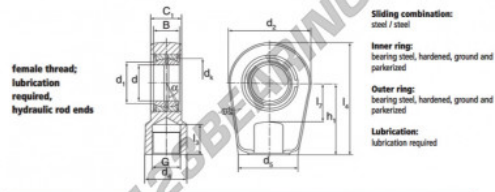

TAPR Stangkop GIHR25-DO-DURBAL - GIHR25-DO-DURBAL

<https://www.123kogellager.nl/kogellager-behuizing/stangkop/tapr/gihr25-do-durbal>

GIHR25-DO

order number	right hand thread	left hand thread	measurement [mm]							
GIHR 25 DO			d	d₁	G	d₂	d₃	B	C₁	d₂
			25	29,3	M 16 x 1,5	25	46	20	23	56

type	measurement [mm]					α [°]	load rating C₀ [kN]	weight [kg]
	l₂ min	l₁ min	h₁	l₂	d₃			
GIHR / GIHL 25 DO	17	28	50	80,0	35,5	7	72	0,48

PRODUCTKENMERKEN

Merk	DURBAL
N° Ean13	3663952499550
Binnendiameter	25 mm
Buitendiameter	56 mm
Dikte	23 mm
Type	TAPR
Gewicht	480 g
Draad	Rechtse draad
Smering	met
Verpakking	1

contact@123kogellager.nl

CRT4 de Lesquin 60 Rue Du Haut De Sainghin 59273 Fretin FRANCE