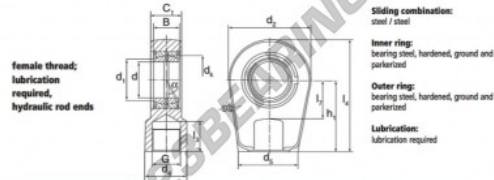

TAPR Stangkop GIHR20-DO-DURBAL - GIHR20-DO-DURBAL

<https://www.123kogellager.nl/kogellager-behuizing/stangkop/tapr/gihr20-do-durbal>

GIHR20-DO

order number	d	d₁	G	d₂	d₃	B	C₁	d₂
GIHR 20 DO	20	24,1	M 16 x 1,5	25	46	16	19	56

type	l₁ min	l₂ min	h₁	l₁	d₁	α [°]	load rating C₀ [kN]	weight [kg]
GIHR / GIHL 20 DO	17	25	50	80,0	29,0	9	72	0,43

PRODUCTKENMERKEN

Merk	DURBAL
N° Ean13	3663952499505
Binnendiameter	20 mm
Buitendiameter	56 mm
Dikte	19 mm
Type	TAPR
Gewicht	430 g
Draad	Rechtse draad
Smering	met
Verpakking	1

contact@123kogellager.nl

CRT4 de Lesquin 60 Rue Du Haut De Sainghin 59273 Fretin FRANCE