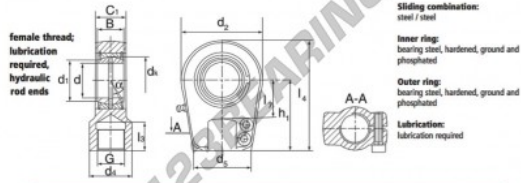

TAPR Stangkop

GIHR-K40-DO-DURBAL - GIHR-K40-DO-DURBAL

<https://www.123kogellager.nl/kogellager-behuizing/stangkop/tapr/gihr-k40-do-durbal>

GIHR-K40-DO

order number	d	d₁	G	d₂	B	C₁	d₂
GIHR-K 40 DO	40	45,0	M 35 x 1,5	49	76	28	94

type	l₁ min	l₂ min	h	l₃	d₄	α [°]	load rating C₀ [N]	weight [kg]
GIHR-K / GIHL-K 40 DO	36	45	85	135,0	53,0	7	250	2,00

PRODUCTKENMERKEN

Merk	DURBAL
N° Ean13	3663952499147
Binnendiameter	40 mm
Buitendiameter	94 mm
Dikte	35 mm
Type	-
Gewicht	2000 g
Draad	-
Smering	-
Verpakking	-
Standaard	-

contact@123kogellager.nl

CRT4 de Lesquin 60 Rue Du Haut De Sainghin 59273 Fretin FRANCE