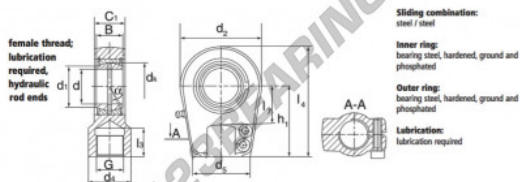

TAPR Stangkop

GIHL-K30-DO-DURBAL - GIHL-K30-DO-DURBAL

<https://www.123kogellager.nl/kogellager-behuizing/stangkop/tapr/gihl-k30-do-durbal>

GIHL-K30-DO

order number	d	d₁	G	d₂	B	C₁	d₂
GIHL-K 30 DO	30	34,2	M 22 x 1,5	32	50	22	28

type	l₁ min	l₂ min	h	l₃	d₄	α [°]	load rating C₀ [N]	weight [kg]
GIHL-K / GIHL-K 30 DO	23	30	60	94,0	40,7	6	106	0,74

PRODUCTKENMERKEN

Merk	DURBAL
N° Ean13	3663952499079
Binnendiameter	30 mm
Buitendiameter	64 mm
Dikte	28 mm
Type	TAPR
Gewicht	740 g
Draad	Linkse draad
Smering	met
Verpakking	1

contact@123kogellager.nl

CRT4 de Lesquin 60 Rue Du Haut De Sainghin 59273 Fretin FRANCE