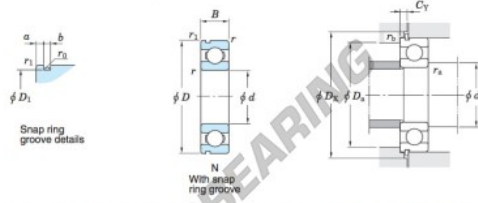

Kogellager enkele rij 6217-N-JTEKT - 6217-N-KOYO

<https://www.123kogellager.nl/kogellager-behuizing/kogellager/enkele-rij/6217-n-koyo>

Single-row deep groove ball bearings ————— **Koyo**
snap ring groove type
locating snap ring type

Boundary dimensions (mm)				Basic load ratings (kN)			Factor		Limiting speeds (min ⁻¹)		Bearing No.		D ₁ max.
d	D	B	r	C	C _{10r}	f _s	Grease lub.	Oil lub.	With snap ring groove	With locating snap ring	6217N		
85	150	28	2	84.0	61.9	14.5	4 200	5 000			6217N	145.24	

Dimensions of snap ring groove (mm)			Dimensions of locating snap ring (mm)		Mounting dimensions (mm)							(Refer.) Mass (kg)	(Refer.) Bearing No.
a	b	r ₀	D ₂	f	d ₄	D ₄	D ₃	C _γ	r ₄	r ₅	Mass	Bearing No.	
4.9	3.25	0.6	159.7	2.77	94	141	162	7.37	2	0.5	1.79	6217N	