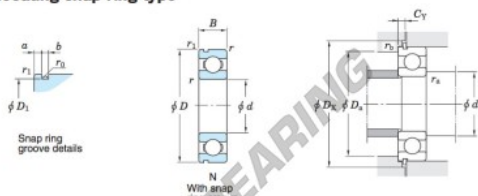

Kogellager enkele rij 6009-N-JTEKT - 6009-N-KOYO

<https://www.123kogellager.nl/kogellager-behuizing/kogellager/enkele-rij/6009-n-koyo>

Single-row deep groove ball bearings ————— **Koyo**
snap ring groove type
locating snap ring type

Boundary dimensions (mm)				Basic load ratings (kN)			Factor		Limiting speeds (min ⁻¹)		Bearing No.		D ₁ max.
d	D	B	r	C	C _{10r}	f _s	Grease lub.	Oil lub.	With snap ring groove	With locating snap ring	6009N		
45	75	16	1	21.0	15.1	15.3	9 200	11 000				71.83	

Dimensions of snap ring groove (mm)			Dimensions of locating snap ring (mm)		Mounting dimensions (mm)							(Refer.) Mass (kg)	(Refer.) Bearing No.
a	b	r ₀	D ₂	f	d _{4a}	D _{4a}	D _{4c}	C _γ	r _{6a}	r _{6b}	r _{6c}	0.245	6009N
max.	±0.15	max.	max.	±0.05	min.	max.	min.	max.	max.	max.	max.		
2.49	2.05	0.6	81.6	1.65	50	70	83	3.89	1	0.5			