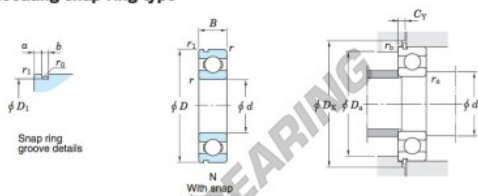

Kogellager enkele rij 6205-N-JTEKT - 6205-N-KOYO

<https://www.123kogellager.nl/kogellager-behuizing/kogellager/enkele-rij/6205-n-koyo>

Single-row deep groove ball bearings ————— **Koyo**
snap ring groove type
locating snap ring type

Boundary dimensions (mm)				Basic load ratings (kN)			Factor		Limiting speeds (min ⁻¹)		Bearing No.		D ₁ max.
d	D	B	r	C	C _{10r}	f _s	Grease lub.	Oil lub.	With snap ring groove	With locating snap ring	6205N		
25	52	15	1	14.0	7.85	13.9	13 000	15 000				49.73	

Dimensions of snap ring groove (mm)			Dimensions of locating snap ring (mm)		Mounting dimensions (mm)						(Refer.) Mass (kg)	(Refer.) Bearing No.
a	b	r ₀	D ₂	f	d _a	D _a	D _x	C _γ	r _a	r _b		6205N
max.	±0.15	max.	max.	±0.05	min.	max.	min.	max.	max.	max.	0.128	
2.46	1.5	0.4	57.9	1.07	30	47	58.5	3.33	1	0.5		