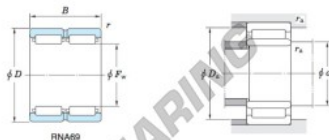

Rollager RNA6916-JTEKT - RNA6916-KOYO

<https://www.123kogellager.nl/kogellager-behuizing/rollager/roll/rna6916-koyo>

Machined ring needle roller bearings Koyo

P_w 29 ~ 37 mm

Without inner ring

Boundary dimensions (mm)				Basic load ratings (kN)		Limiting speeds¹⁾ (min⁻¹)		Bearing No.
P_w	d	D	B	C_r	C_{10}	Oil lub.	Without inner ring	
90	80	110	54	140.0	304.0	5 100	RNA6916	
Mounting dimensions (mm)				Inner Mass (kg)		Outer Mass (kg)		Applicable inner ring No.
With inner ring				Without inner ring	With inner ring			
	d_a	D_a	r_a	0.916	1.46			IRM809054
	max.	max.	max.					

PRODUCTKENMERKEN

Merk	JTEKT
N° Ean13	3663952484006
Binnendiameter	90 mm
Buitendiameter	110 mm
Dikte	54 mm
Gewicht	916 g
Verpakking	1

contact@123kogellager.nl

CRT4 de Lesquin 60 Rue Du Haut De Sainghin 59273 Fretin FRANCE