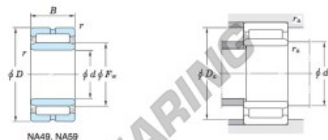

Rollager

NA5914-JTEKT - NA5914-KOYO

<https://www.123kogellager.nl/kogellager-behuizing/rollager/roll/na5914-koyo>

Machined ring needle roller bearings Koyo

F_w 29 – 37 mm

With inner ring

Boundary dimensions (mm)				Basic load ratings (kN)		Limiting speeds¹⁾ (min⁻¹)		Bearing No.	
F_w	d	D	B	C_r	C_{10}	Oil lub.	Without inner ring		
80	70	100	40	107.0	207.0	5 700	—		
				Mounting dimensions (mm)		Weight Mass (kg)		Applicable inner ring No.	
				With inner ring	Without inner ring	With inner ring	Without inner ring		
				d_a	D_s	r_s		IRM708040	
				max.	max.	max.			
				NA5914	75	95	1	0.615	0.973

PRODUCTKENMERKEN

Merk	JTEKT
N° Ean13	3663952483870
Binnendiameter	70 mm
Buitendiameter	100 mm
Dikte	40 mm
Gewicht	973 g
Verpakking	1

contact@123kogellager.nl

CRT4 de Lesquin 60 Rue Du Haut De Sainghin 59273 Fretin FRANCE