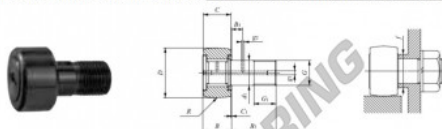

Nokrollen CRH64-VR-IKO - CRH64-VR-IKO

<https://www.123kogellager.nl/kogellager-behuizing/kogellager/nokrollen/crh64-vr-iko>

IKO

CAM FOLLOWERS

Inch Series Heavy Duty Cam Followers Full Complement Type/With Screwdriver Slot

Stud dia. mm (inch)	Identification number		Mass (Ref.) g	D	C	d ₁	G UNF	G ₁	B max
	Shield type	Sealed type							
50.800 (2)	CRH 64	VR	4.960	101.600 (4)	57.150 (2 1/2)	50.800 (2)	1-12 UN	38.100 (1 1/2)	59.4 (2.34)