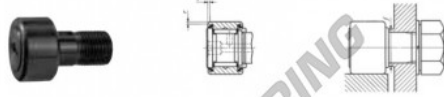

## CAM FOLLOWERS

Inch Series Heavy Duty Cam Followers Full Complement Type/With Screwdriver Slot

CRH-VUU

Stud dia. mm (inch)	Identification number		Mass (Ref.) g	D	C	d <sub>1</sub>	G LINE	G <sub>1</sub>	B max
	Shield type	Sealed type							
22.225 (7/8)	CRH 24	VUU	296	38.100 (1 1/2)	22.225 (7/8)	22.225 (7/8)	7/8-14	19.050 (3/4)	24.3 (1 1/8)
Boundary dimensions mm(inch)				Mounting dimension f mm(inch)	Maximum tightening torque C	Basic dynamic load rating C <sub>10</sub>	Basic static load rating C <sub>0</sub>		
B <sub>2</sub>	B <sub>3</sub>	C <sub>1</sub>	S <sub>1</sub>					S <sub>2</sub>	r
38.100 (1 1/2)	8.525 (7/8)	1.588 (5/16)	4.782 (3/8)	2.381 (3/8)	1.588 (5/16)	26.988 (1 1/8)	182	28 200	40 100

## PRODUCTKENMERKEN

Merk	IKO
N° Ean13	3616060464613
Binnendiameter	22.225 mm
Binnendiameter	7/8" inch
Buitendiameter	38.1 mm
Buitendiameter	1 1/2" inch
Dikte	22.225 mm
Dikte	7/8" inch
Gewicht	296 g
Verpakking	1