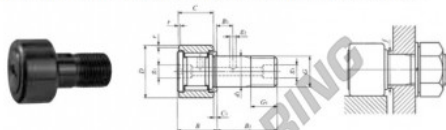

Nokrollen CRH14-V-IKO - CRH14-V-IKO

<https://www.123kogellager.nl/kogellager-behuizing/kogellager/nokrollen/crh14-v-iko>

CAM FOLLOWERS

Stud dia. mm (inch)	Identification number		Mass (Ref.) g	D	C	d₁	G LINE	G₁	B max		
	Shield type	Sealed type									
11.112 ($\frac{7}{16}$)	CRH 14	V	49	22.225	$\frac{1}{2}$	12.700	11.112	$\frac{1}{8}$	9.525	$\frac{3}{4}$	14.6 (0.57)

Boundary dimensions							Mounting dimension f Min. mm(inch)	Maximum tightening torque C N-m	Basic dynamic load rating C₁₀ N	Basic static load rating C₀ N						
B₂	B₃	C₁	S₁	S₂	r											
22.225	$\frac{7}{16}$	6.350	$\frac{1}{4}$	0.794	$\frac{1}{8}$	4.762	$\frac{3}{16}$	2.381	$\frac{1}{8}$	0.794	$\frac{1}{8}$	13.484	$\frac{3}{8}$	17.8	8 710	12 300

PRODUCTKENMERKEN

Merk	IKO
N° Ean13	3616060464460
Binnendiameter	11.112 mm
Buitendiameter	22.225 mm
Dikte	12.7 mm
Gewicht	49 g
Verpakking	1

contact@123kogellager.nl

CRT4 de Lesquin 60 Rue Du Haut De Sainghin 59273 Fretin FRANCE