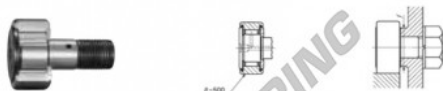

## Nokrollen CR30-VUUR-IKO - CR30-VUUR-IKO

<https://www.123kogellager.nl/kogellager-behuizing/kogellager/nokrollen/cr30-vuur-iko>

IKO

### CAM FOLLOWERS

Inch Series Cam Followers Full Complement Type/With Screwdriver Slot

Stud dia. mm (inch)	Identification number				Mass (Ref.)		D	C	d <sub>1</sub>	G UNF	G <sub>1</sub>
	Shield type With covered outer ring	Shield type With cylindrical outer ring	Sealed type With shielded outer ring	Sealed type With cylindrical outer ring	g	g					
19.050 (3/4)			CR 30	VUUR	418	47.625 (1 7/8)	25.400 (1)	19.050 (3/4)	1-16	22.225 (7/8)	
Boundary dimensions mm(inch)						Mounting dimension f Min. mm(inch)	Maximum tightening torque N·m	Basic dynamic load rating C N	Basic static load rating C <sub>0</sub> N		
B max	B <sub>2</sub>	B <sub>3</sub>	C <sub>1</sub>	g <sub>1</sub>	g <sub>2</sub>					r	
25.8 (1.00)	44.450 (1 3/4)	11.112 (3/4)	0.794 (1/8)	4.762 (3/8)	3.969 (5/16)	1.588 (1/8)	32.543 (1 1/8)	100	35 300	55 800	

## PRODUCTKENMERKEN

Merk	IKO
N° Ean13	3616060464118
Binnendiameter	19.05 mm
Binnendiameter	3/4" inch
Buitendiameter	47.625 mm
Buitendiameter	1 7/8" inch
Dikte	25.4 mm
Dikte	1" inch
Gewicht	418 g
Verpakking	1