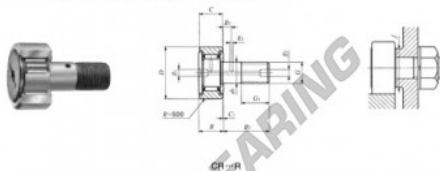

Nokrollen CR14-R-IKO - CR14-R-IKO

<https://www.123kogellager.nl/kogellager-behuizing/kogellager/nokrollen/cr14-r-iko>

IKO

CAM FOLLOWERS

Inch Series Cam Followers With Cage/With Screwdriver Slot

Stud dia. mm (inch)	Identification number				Mass (Ref.) g	D	C	d ₁	G UNF	G ₁
	Shield type With covered outer ring	Shield type With cylindrical outer ring	Sealed type With covered outer ring	Sealed type With cylindrical outer ring						
9.525 ($\frac{3}{8}$)	CR 14 R				46	22.225 ($\frac{7}{8}$)	12.700 ($\frac{1}{2}$)	9.525 ($\frac{3}{8}$)	$\frac{1}{4}$ -24	9.525 ($\frac{3}{8}$)
Boundary dimensions mm(inch)						Mounting dimension f Min. mm(inch)	Maximum tightening torque C N·m	Basic dynamic load rating C N	Basic static load rating C ₀ N	
B max	B ₂	B ₃	C ₁	S ₁	S ₂					r
14.2 (0.56)	22.225 ($\frac{7}{8}$)	6.350 ($\frac{1}{4}$)	0.794 ($\frac{1}{16}$)	4.762 ($\frac{3}{16}$)	2.381 ($\frac{3}{32}$)	0.794 ($\frac{1}{16}$)	15.081 ($\frac{5}{8}$)	10.8	4.790	9.810

PRODUCTKENMERKEN

Merk	IKO
N° Ean13	3616060462879
Binnendiameter	9.525 mm
Buitendiameter	22.225 mm
Dikte	12.7 mm
Gewicht	46 g
Verpakking	1

contact@123kogellager.nl

CRT4 de Lesquin 60 Rue Du Haut De Sainghin 59273 Fretin FRANCE