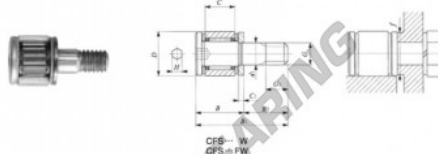

Nokrollen CFS2-FW-IKO - CFS2-FW-IKO

<https://www.123kogellager.nl/kogellager-behuizing/kogellager/nokrollen/cfs2-fw-iko>

IKO

CAM FOLLOWERS

Thrust Disk Type Miniature Cam Followers With Hexagon Hole

| Stud dia. mm | Identification number | | Mass (g) | Boundary dimensions mm | | | | | |
|-----------------|-----------------------|-----------------|-------------|------------------------|-----|----------------|----------|----------------|-----|
| | With cage | Full complement | | D | C | d ₁ | G | G ₁ | B |
| 2 | CFS 2 | FW | 0.6 | 4.5 | 2.5 | 2 | M2 × 0.4 | 2 | 4.5 |

| B ₁ | B ₂ | C ₁ | H | Mounting dimension f Min. mm | Maximum tightening torque N-cm | Basic dynamic load rating C N | Basic static load rating C ₀ N | Maximum allowable static load N |
|----------------|----------------|----------------|-----|--|---|--|--|--|
| 8.5 | 4 | 0.7 | 0.9 | 4.3 | 9.1 | 230 | 161 | 161 |

PRODUCTKENMERKEN

| | |
|----------------|---------------|
| Merk | IKO |
| N° Ean13 | 3616060462169 |
| Binnendiameter | 2 mm |
| Buitendiameter | 4.5 mm |
| Dikte | 2.5 mm |
| Gewicht | 0.6 g |
| Verpakking | 1 |