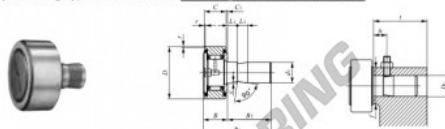

Nokrollen CF-SFU-20-IKO - CF-SFU-20-IKO

<https://www.123kogellager.nl/kogellager-behuizing/kogellager/nokrollen/cf-sfu-20-iko>

IKO

CAM FOLLOWERS

Easy Mounting Type Cam Followers With Cage/With Screwdriver Slot

Stud dia. mm	Identification number	Mass (Ref.)		Boundary dimensions mm						
		ϕ	D	C	d_1	B max	B_1 max	B_2	C_1	L_1
20	CF-SFU-20	435	52	24	20	25.6	50.5	24.9	0.8	10

L_2	e	r r min	D_1	Mounting dimensions mm				Basic dynamic load rating C	Basic static load rating C_0	Maximum allowable static load
				Tolerance	t Min.	f Min.	h (Ref.)			
10	1	1	20	+0.021 0	25	34	15	20 700	34 600	34 600