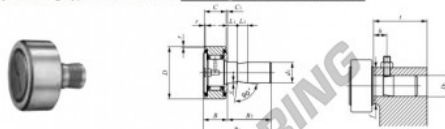

Nokrollen CF-SFU-12-IKO - CF-SFU-12-IKO

<https://www.123kogellager.nl/kogellager-behuizing/kogellager/nokrollen/cf-sfu-12-iko>

IKO

CAM FOLLOWERS

Easy Mounting Type Cam Followers **With Cage/With Screwdriver Slot**

Stud dia. mm	Identification number	Mass (Ref.) g	Boundary dimensions mm							
			D	C	d_1	B max	B_1 max	B_2	C_1	L_1
12	CF-SFU-12	94	30	14	12	15.2	35	19.8	0.6	5

L_2	e	r (r_{min})	D_1	Mounting dimensions mm				Basic dynamic load rating C N	Basic static load rating C_0 N	Maximum allowable static load N
				Tolerance	t Min.	f Min.	h (Ref.)			
10	1	0.6	12	+0.018 0	20	21	10	7 910	9 790	9 790