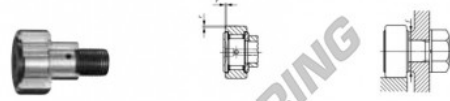

Nokrollen CFE20-1-V-IKO - CFE20-1-V-IKO

<https://www.123kogellager.nl/kogellager-behuizing/kogellager/nokrollen/cfe20-1-v-iko>

IKO

CAM FOLLOWERS

Eccentric Type Cam Followers **Full Complement Type/With Screwdriver Slot**

Outside diameter of eccentric outer ring mm	Identification number				Mass (Ref.)			
	Shield type		Sealed type		g	D	C	d _e
	With crowned outer ring	With cylindrical outer ring	With crowned outer ring	With cylindrical outer ring				
27	CFE 20-1 V				430	47	24	27