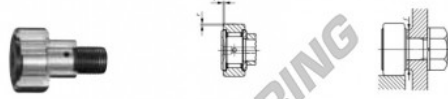

## Nokrollen CFE20-1-V-IKO - CFE20-1-V-IKO

<https://www.123kogellager.nl/kogellager-behuizing/kogellager/nokrollen/cfe20-1-v-iko>

IKO

### CAM FOLLOWERS

Eccentric Type Cam Followers Full Complement Type/With Screwdriver Slot

Outside diameter of eccentric outer ring mm	Identification number				Mass (Ref.)									
	Shield type		Sealed type		g	D	C	d <sub>e</sub>						
27	With crowned outer ring	With cylindrical outer ring	With crowned outer ring	With cylindrical outer ring	430	47	24	27						
	<b>CFE 20-1 V</b>													
Boundary dimensions mm														
G	B <sub>3</sub>	B <sub>max</sub>	B <sub>1</sub> max	B <sub>2</sub>	C <sub>1</sub>	g <sub>1</sub>	G <sub>1</sub>	r <sub>1</sub> min	Excentricity E	Mounting dimension f Min. mm	Maximum tightening torque N·m	Basic dynamic load rating C N	Basic static load rating C <sub>0</sub> N	Maximum allowable static load N
M20 × 1.5	19.5	25.6	66.1	40.5	0.8	8	21	1	0.8	34	119	33 200	64 500	37 500

## PRODUCTKENMERKEN

Merk	IKO
N° Ean13	3616060461216
Binnendiameter	27 mm
Buitendiameter	47 mm
Dikte	24 mm
Gewicht	430 g
Verpakking	1

[contact@123kogellager.nl](mailto:contact@123kogellager.nl)

CRT4 de Lesquin 60 Rue Du Haut De Sainghin 59273 Fretin FRANCE