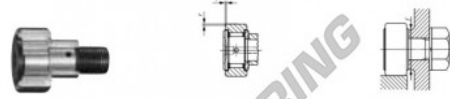

### CAM FOLLOWERS

Eccentric Type Cam Followers Full Complement Type/With Screwdriver Slot

Outside diameter of eccentric outer ring mm	Identification number				Mass (Ref.) g	D	C	d <sub>e</sub>
	Shield type		Sealed type					
	With crowned outer ring	With cylindrical outer ring	With crowned outer ring	With cylindrical outer ring				
24	CFE 18 V				285	40	20	24

Boundary dimensions mm										
G	B <sub>3</sub>	B <sub>max</sub>	B <sub>1</sub> <sub>max</sub>	B <sub>2</sub>	C <sub>1</sub>	g <sub>1</sub>	G <sub>1</sub>	r <sub>1</sub> <sub>min</sub>	Eccentricity E	Mounting diameter f Min.
M18 X 1.5	17.5	21.6	58.1	36.5	0.8	6	19	1	0.8	29