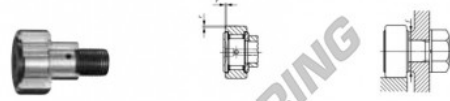

## Nokrollen CFE10-1-V-IKO - CFE10-1-V-IKO

<https://www.123kogellager.nl/kogellager-behuizing/kogellager/nokrollen/cfe10-1-v-iko>

**IKO**

**CAM FOLLOWERS**

Eccentric Type Cam Followers **Full Complement Type/With Screwdriver Slot**

Outside diameter of eccentric roller mm	Identification number				Mass (Ref.)									
	Shield type		Sealed type		g	D	C	d <sub>e</sub>						
13	With crowned outer ring	With cylindrical outer ring	With crowned outer ring	With cylindrical outer ring	66	26	12	13						
	<b>CFE 10-1 V</b>													
Boundary dimensions mm														
G	B <sub>3</sub>	B <sub>max</sub>	B <sub>2</sub> max	B <sub>2</sub>	C <sub>1</sub>	g <sub>1</sub>	G <sub>1</sub>	r <sub>1</sub> min	Excentricity E	Mounting dimension f Min. mm	Maximum ignoring torque N·m	Basic dynamic load rating C N	Basic static load rating C <sub>0</sub> N	Maximum allowable static load N
M10 × 1.25	10.5	13.2	36.2	23	0.6	*4	12.5	0.3	0.4	16	13.8	9 570	14 500	8 650