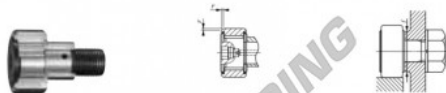

# Nokrollen CFE12-VBUU-IKO - CFE12-VBUU-IKO

<https://www.123kogellager.nl/kogellager-behuizing/kogellager/nokrollen/cfe12-vbuu-iko>

IKO

**CAM FOLLOWERS**

Eccentric Type Cam Followers Full Complement Type/With Hexagon Hole

CFE-VBUU

Outside diameter of eccentric collar mm	Identification number						Mass (Ref.)				
	Shield type			Sealed type			Ø	D	C	d <sub>e</sub>	
	With crowned outer ring	With cylindrical outer ring	With crowned outer ring	With cylindrical outer ring							
<b>16</b>							<b>CFE 12 VBUU</b>	107	30	14	16

Boundary dimensions mm														
G	B <sub>3</sub>	B <sub>1</sub> max	B <sub>2</sub> max	B <sub>2</sub>	C <sub>1</sub>	G <sub>1</sub>	H	Excentricity g	f Min. mm	Mounting dimension Maximun splining torque N·m	Basic dynamic load rating C N	Basic static load rating C <sub>0</sub> N	Maximum allowable static load N	
M12×1.5	11.5	15.2	40.2	25	0.6	6	13.5	6	0.6/0.8	21	21.9	13 500	19 700	13 200