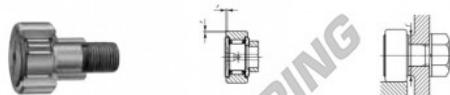

Nokrollen CFE30-1-IKO - CFE30-1-IKO

<https://www.123kogellager.nl/kogellager-behuizing/kogellager/nokrollen/cfe30-1-iko>

IKO

CAM FOLLOWERS

Eccentric Type Cam Followers With Cage/With Screwdriver Slot

Outside diameter of eccentric roller mm	Identification number				Mass (Ref.)			
	Shield type		Sealed type		g	D	C	d ₂
41	With crowned outer ring	With cylindrical outer ring	With crowned outer ring	With cylindrical outer ring	2 190	85	35	41
CFE 30-1								

Boundary dimensions mm										Essentiality g	Mounting dimension f mm	Maximum tightening torque N-m	Basic dynamic load rating C N	Basic static load rating C ₀ N	Maximum allowable static load N
G	B ₃	B max	B ₁ max	B ₂	C ₁	G ₁	G ₁ (°)	r _{max}	e						
M30×1.5	32.5	37	100	63	1	8	30.5	1	1.5	49	438	45 400	85 100	85 100	