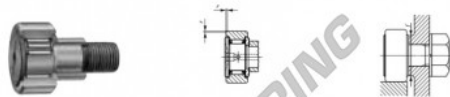

## CAM FOLLOWERS

Eccentric Type Cam Followers **With Cage/With Screwdriver Slot**

Outside diameter of eccentric roller mm	Identification number				Mass (Ref.)			
	Shield type		Sealed type		$\phi$	D	C	$d_2$
24	With crowned outer ring	With cylindrical outer ring	With crowned outer ring	With cylindrical outer ring	280	40	20	24
	<b>CFE 18</b>							