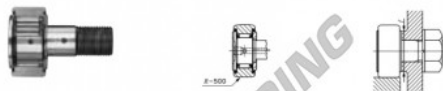

Nokrollen CFES12-UUR-IKO - CFES12-UUR-IKO

<https://www.123kogellager.nl/kogellager-behuizing/kogellager/nokrollen/cfes12-uur-iko>

IKO

CAM FOLLOWERS

Solid Eccentric Stud Type Cam Followers With Cage/With Screwdriver Slot

Stud dia. mm	Identification number				Mass (Ref.)			
	Shield type		Sealed type		g	D	C	d ₁
	With crowned outer ring	With cylindrical outer ring	With crowned outer ring	With cylindrical outer ring				
12			CFES 12	UUR	95	30	14	12