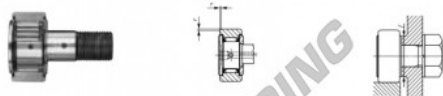

Nokrollen CFES10-1-IKO - CFES10-1-IKO

<https://www.123kogellager.nl/kogellager-behuizing/kogellager/nokrollen/cfes10-1-iko>

IKO

CAM FOLLOWERS

CFES

Stud dia. mm	Identification number				Mass (Ref.)			
	Shield type		Sealed type		g	D	C	d₁
	With crowned outer ring	With cylindrical outer ring	With crowned outer ring	With cylindrical outer ring				
10	CFES 10-1				60	26	12	10

Boundary dimensions mm										Mounting dimension f Min. mm	Maximum tightening torque N·m	Basic dynamic load rating C N	Basic static load rating C₀ N	Maximum allowable static load N	
G	G₁	B	B₁	B₂	B₃	C₁	B₁	B₂	B₃						
M10×1.25	12	13.2	36.2	23	—	0.6	*4	—	0.3	0.3	16	13.8	5 430	6 890	6 890

PRODUCTKENMERKEN

Merk	IKO
N° Ean13	3616060459176
Binnendiameter	10 mm
Buitendiameter	26 mm
Dikte	12 mm
Verpakking	1

contact@123kogellager.nl

CRT4 de Lesquin 60 Rue Du Haut De Sainghin 59273 Fretin FRANCE