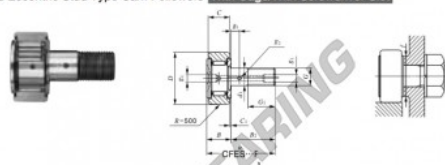

Nokrollen

CFES10-1-R-IKO - CFES10-1-R-IKO

<https://www.123kogellager.nl/kogellager-behuizing/kogellager/nokrollen/cfes10-1-r-iko>

IKO

CAM FOLLOWERS

Stud dia. mm	Identification number				Mass (Ref.)			
	Shield type		Sealed type		g	D	C	d₁
	With crowned outer ring	With cylindrical outer ring	With crowned outer ring	With cylindrical outer ring				
10	CFES 10-1 R				60	26	12	10

Boundary dimensions mm										Mounting dimension f Min. mm	Maximum tightening torque N·m	Back dynamic load rating C N	Back static load rating C₀ N	Maximum allowable static load N	
G	G₁	B	B₁	B₂	B₃	C₁	B₁	B₂	B₃						
M10×1.25	12	13.2	36.2	23	—	0.6	*4	—	0.3	0.3	16	13.8	5 430	6 890	6 890

PRODUCTKENMERKEN

Merk	IKO
N° Ean13	3616060459169
Binnendiameter	10 mm
Buitendiameter	26 mm
Dikte	12 mm
Verpakking	1

contact@123kogellager.nl

CRT4 de Lesquin 60 Rue Du Haut De Sainghin 59273 Fretin FRANCE