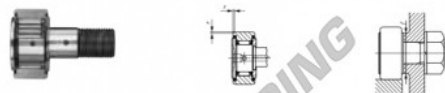

Nokrollen CFES8-UU-IKO - CFES8-UU-IKO

<https://www.123kogellager.nl/kogellager-behuizing/kogellager/nokrollen/cfes8-uu-iko>

IKO

CAM FOLLOWERS

Solid Eccentric Stud Type Cam Followers With Cage/With Screwdriver Slot

CFES8-UU

Stud dia. mm	Identification number						Mass (Ref.)			
	Shield type			Sealed type			g	D	C	d ₁
	With crowned outer ring	With cylindrical outer ring	With crowned outer ring	With crowned outer ring	With cylindrical outer ring	With cylindrical outer ring				
8						CFES 8 UU	28.5	19	11	8