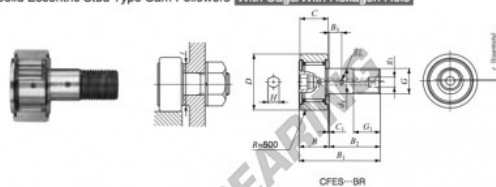

## CAM FOLLOWERS

Solid Eccentric Stud Type Cam Followers **With Cage/With Hexagon Hole**

Stud dia. mm	Identification number										Mass (Ref.) g	D	C	d <sub>1</sub>		
	Shield type					Sealed type										
	With crowned outer ring		With cylindrical outer ring			With crowned outer ring		With cylindrical outer ring								
16	<b>CFES 16 BR</b>										170	35	18	16		
Boundary dimensions mm																
G	G <sub>1</sub>	B	B <sub>max</sub>	B <sub>1</sub>	B <sub>2</sub>	C <sub>1</sub>	g <sub>1</sub>	g <sub>2</sub>	H	H <sub>max</sub>	E	f	C	C <sub>0</sub>	N	
M16×1.5	17	19.6	52.1	32.5	8	0.8	6	3	6	0.6	0.5	26	58.5	12 000	18 300	18 300

## PRODUCTKENMERKEN

Merk	IKO
N° Ean13	3663952443614
Binnendiameter	16 mm
Buitendiameter	35 mm
Dikte	18 mm
Verpakking	1

[contact@123kogellager.nl](mailto:contact@123kogellager.nl)

CRT4 de Lesquin 60 Rue Du Haut De Sainghin 59273 Fretin FRANCE