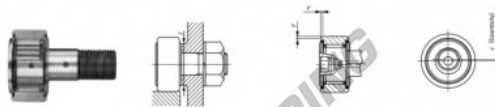

Nokrollen CFES10-BUU-IKO - CFES10-BUU-IKO

<https://www.123kogellager.nl/kogellager-behuizing/kogellager/nokrollen/cfes10-buu-iko>

CAM FOLLOWERS

Solid Eccentric Stud Type Cam Followers With Cage/With Hexagon Hole

CFES-BUU

Stud dia. mm	Identification number								Mass (Ref.) g	D	C	d ₁			
	Shield type				Sealed type										
	With crowned outer ring		With cylindrical outer ring		With crowned outer ring		With cylindrical outer ring								
10					CFES 10 BUU				45	22	12	10			
Boundary dimensions mm															
G	G ₁	B max	B ₁ max	B ₂	C ₁	g ₁	g ₂	H max	Eccentricity E	Mounting dimension f Min. mm	Maximum spinning torque N·m	Basic dynamic load rating C N	Basic static load rating C ₀ N	Maximum allowable static load N	
M10×1.25	12	13.2	36.2	23	—	0.6	—	4	0.3	0.3	16	13.8	5 430	6 890	6 890