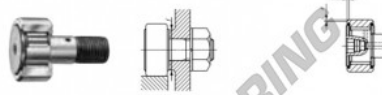

### CAM FOLLOWERS

Standard Type Cam Followers Full Complement Type/With Hexagon Hole

CF-VBUU

Stud dia. mm	Identification number								Mass (Ref.)				
	Shield type				Sealed type				g	D	C	d <sub>1</sub>	
	With crowned outer ring		With cylindrical outer ring		With crowned outer ring		With cylindrical outer ring						
10							CF 10-1 VBUUM		61	26	12	10	